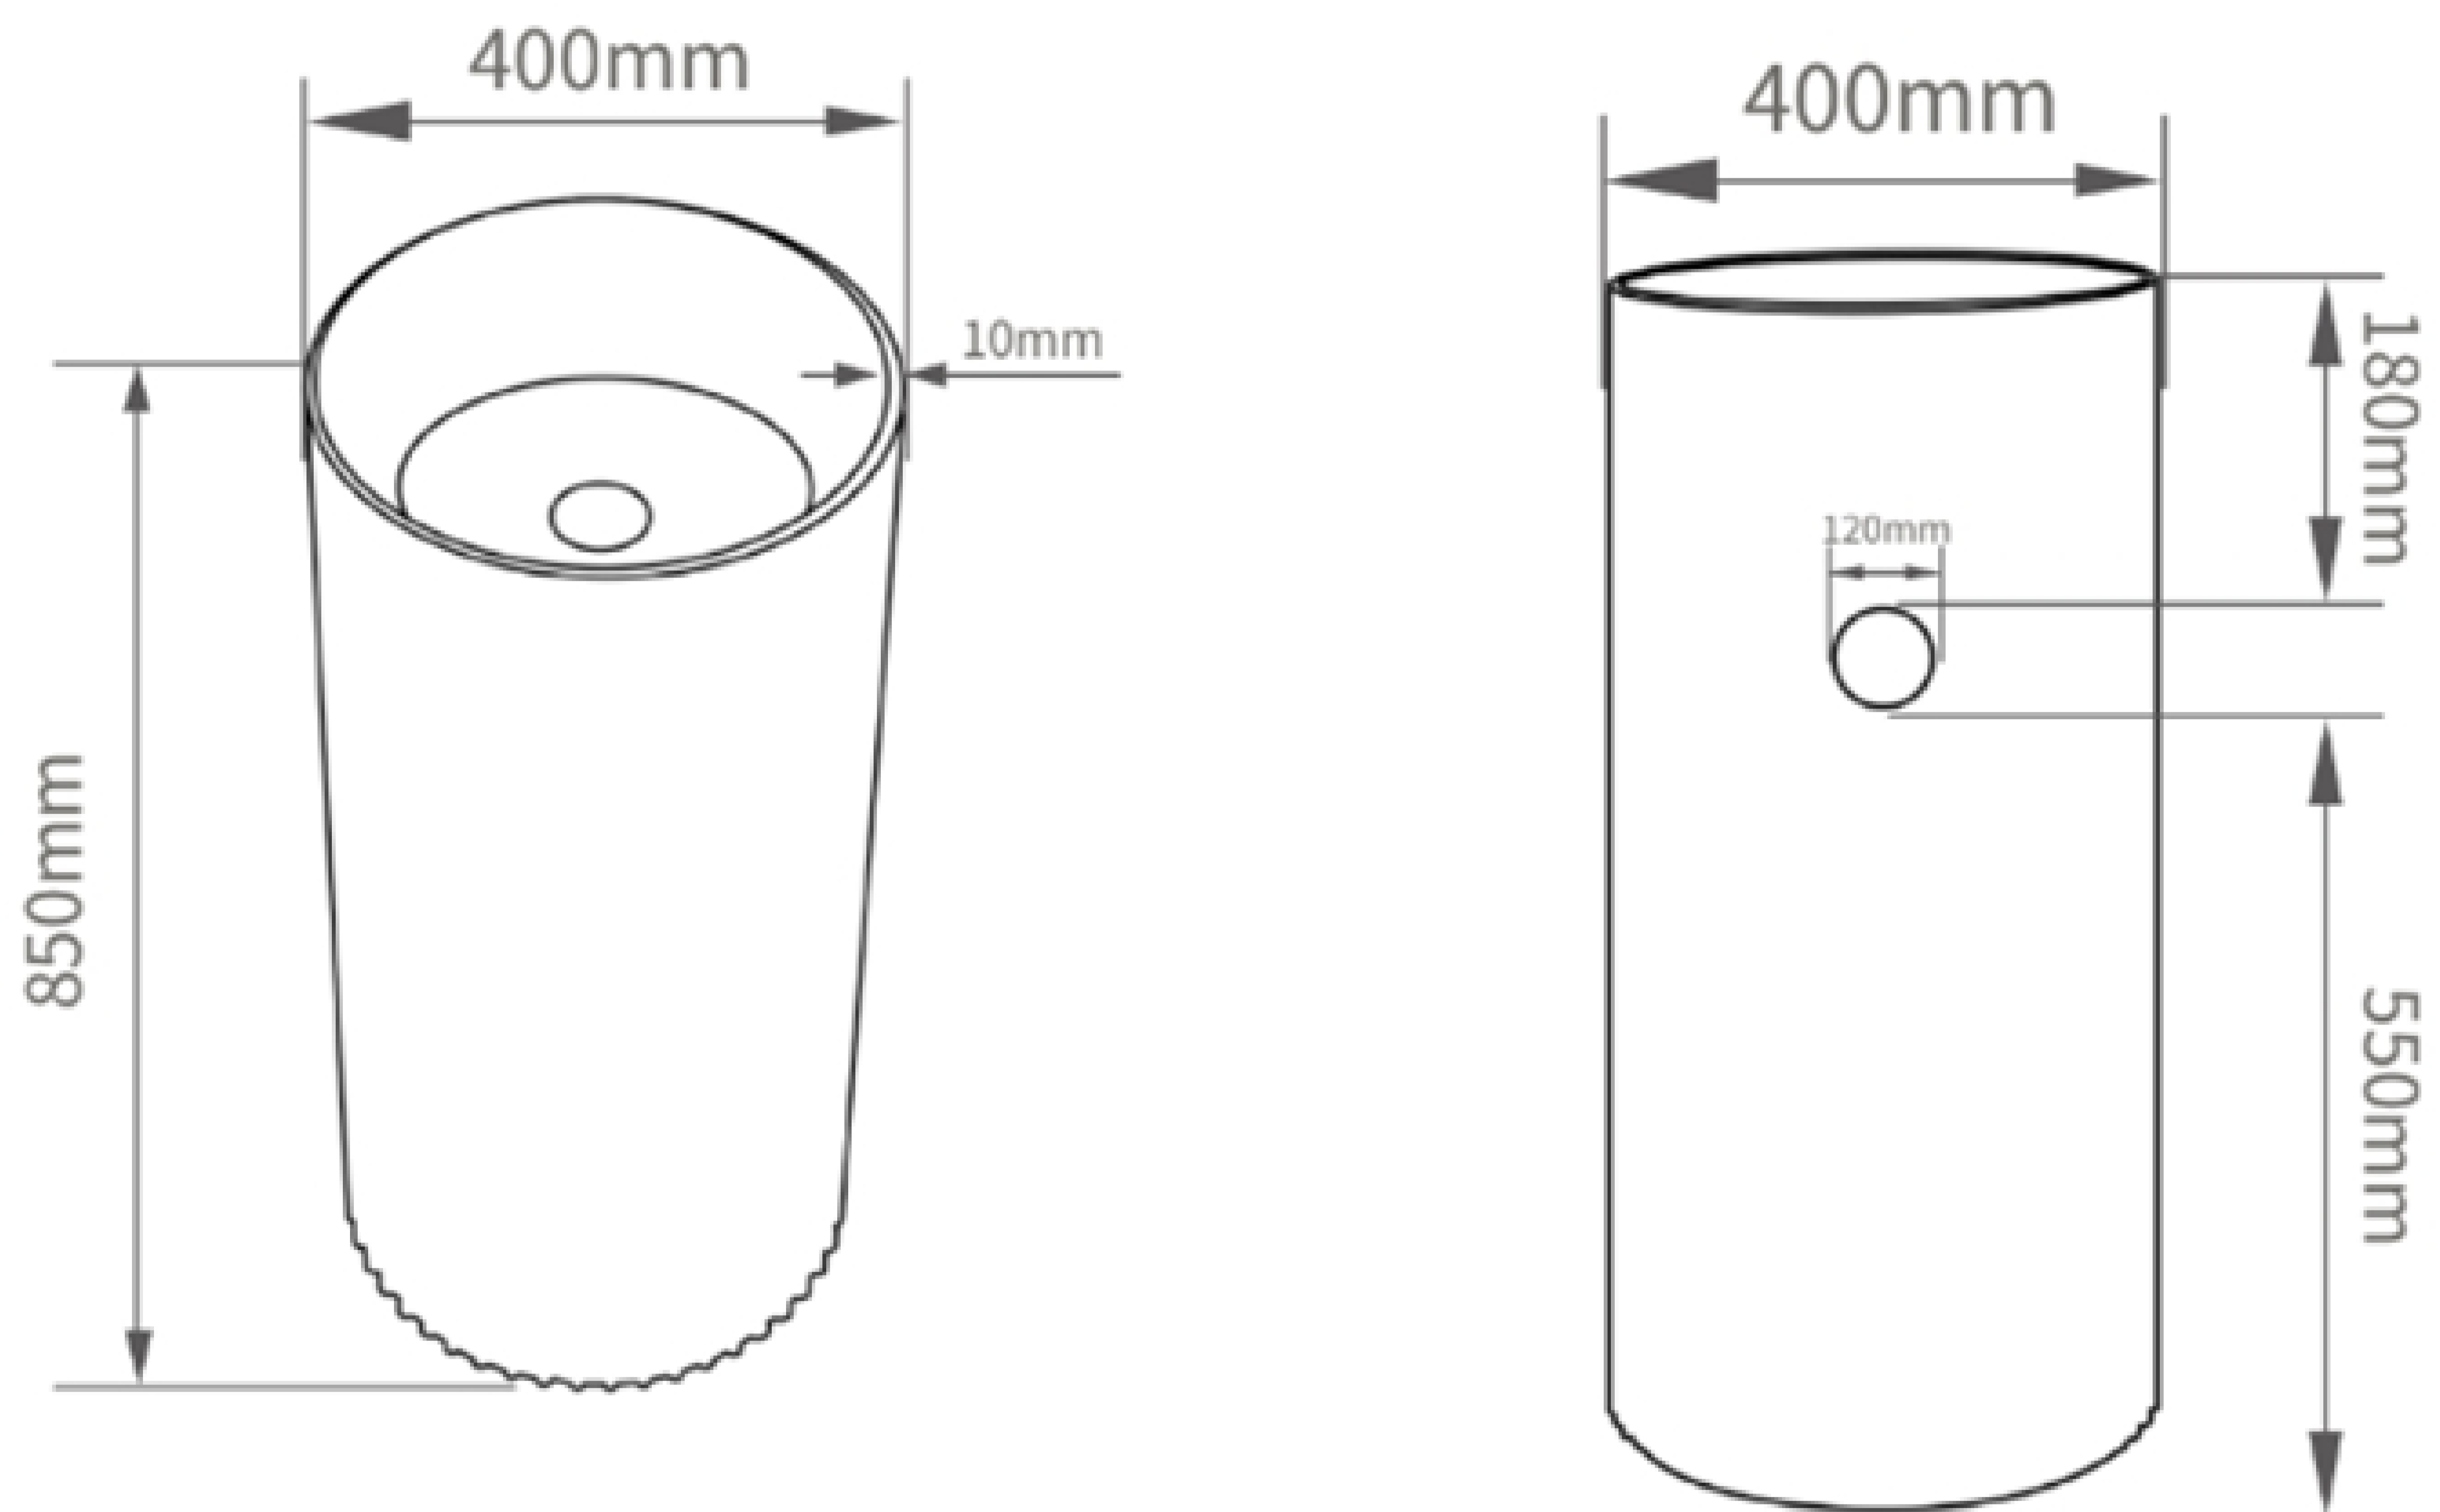

Stone Pedestal Wash Basin

Product Code : 9271

Technical Drawing

All dimension are in **mm**